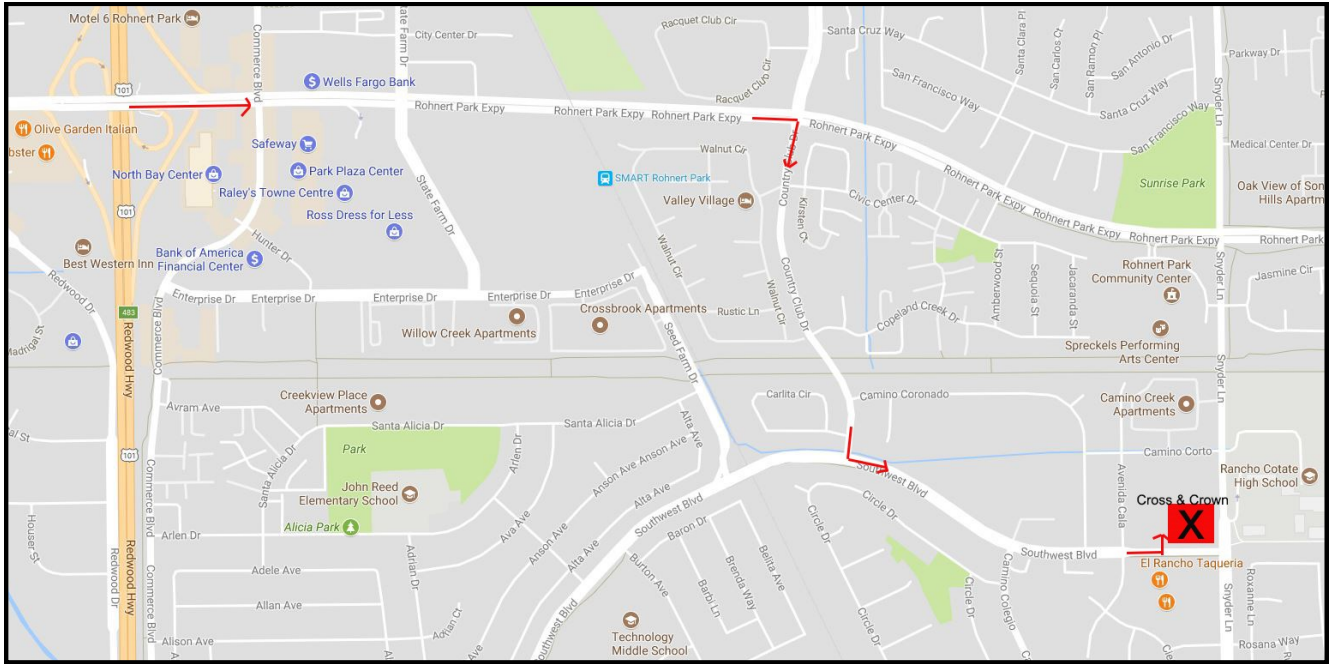

Alternate Routes to Meeting Location

If You are Coming From 101 (see map below):

1. Take the Rohnert Park Expressway exit going East.

2. At the first light past the railroad tracks, turn right onto Country Club Drive.
3. Turn Left onto Southwest Blvd.
4. Turn left into the last driveway. That is the back entrance to Cross and Crown.

If You are Coming from Petaluma Hill Rd. (see map below):

1. Turn West onto East Cotati Ave.

2. Turn Right onto Camino Collegio.
3. Turn Right onto Southwest Blvd.
4. Turn left into the last driveway. That is the back entrance to Cross and Crown.